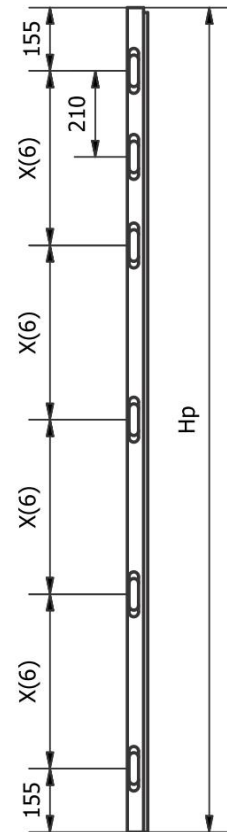

Xinnix® Hinges for door panels EU Right

X1 / X240 / X245 / X250 / X40 / X45

Hinge
 A24.0 (white) standard
 A24.1 (F1) on request
 A24.2 (black) on request
 X4030.G (grey) on request
 X4030.W (white) on request
 X4030.B (black) on request

3 Hinges

$$X(3) = (Hp - 310)/2$$

4 Hinges

$$X(4) = (Hp - 310)/2$$

5 Hinges

$$X(5) = (Hp - 310)/3$$

6 Hinges

$$X(6) = (Hp - 310)/4$$