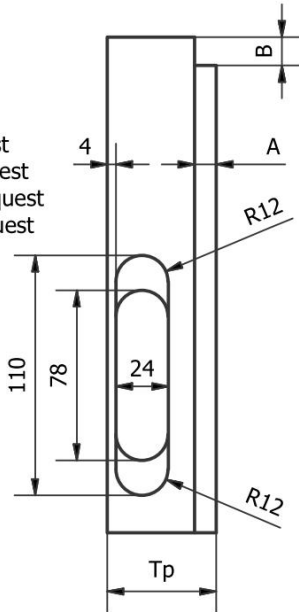

Xinnix® Hinges for door panels EU Right

X1 / X240 / X245 / X250 / X40 / X45

Hinge
 A24.0 (white) standard
 A24.1 (F1) on request
 A24.2 (black) on request
 X4030.G (grey) on request
 X4030.W (white) on request
 X4030.B (black) on request

3 Hinges

$$X(3) = (Hp - 310)/2$$

4 Hinges

$$X(4) = (Hp - 310)/2$$

5 Hinges

$$X(5) = (Hp - 310)/3$$

6 Hinges

$$X(6) = (Hp - 310)/4$$