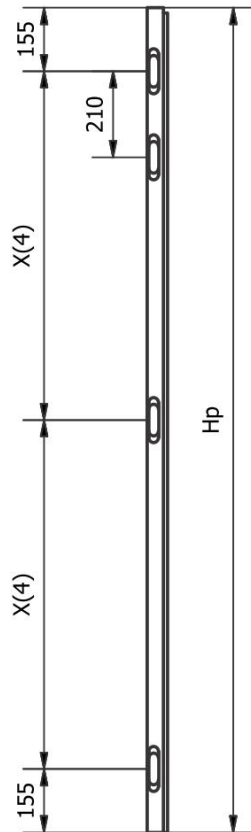

Xinnix® Hinges for door panels EU Right

X1 / X240 / X245 / X250 / X40 / X45

Hinge
 A24.0 (white) standard
 A24.1 (F1) on request
 A24.2 (black) on request
 X4030.G (grey) on request
 X4030.W (white) on request
 X4030.B (black) on request

3 Hinges

$$X(3) = (Hp - 310)/2$$

4 Hinges

$$X(4) = (Hp - 310)/2$$

5 Hinges

$$X(5) = (Hp - 310)/3$$

6 Hinges

$$X(6) = (Hp - 310)/4$$