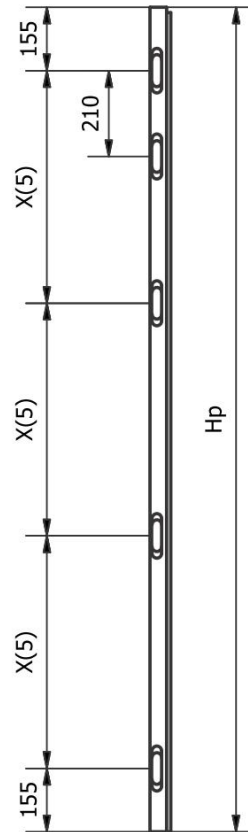

Xinnix® Hinges for door panels EU Right

X1 / X240 / X245 / X250 / X40 / X45

Hinge
 A24.0 (white) standard
 A24.1 (F1) on request
 A24.2 (black) on request
 X4030.G (grey) on request
 X4030.W (white) on request
 X4030.B (black) on request

3 Hinges

$$X(3) = (Hp - 310)/2$$

4 Hinges

$$X(4) = (Hp - 310)/2$$

5 Hinges

$$X(5) = (Hp - 310)/3$$

6 Hinges

$$X(6) = (Hp - 310)/4$$