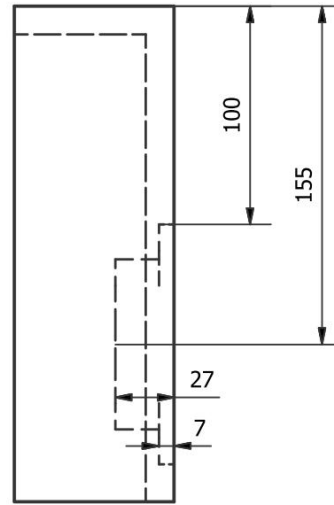

Xinnix® Hinges for door panels EU Right

X1 / X240 / X245 / X250 / X40 / X45

Hinge
 A24.0 (white) standard
 A24.1 (F1) on request
 A24.2 (black) on request
 X4030.G (grey) on request
 X4030.W (white) on request
 X4030.B (black) on request

3 Hinges

$$X(3) = (Hp - 310)/2$$

4 Hinges

$$X(4) = (Hp - 310)/2$$

5 Hinges

$$X(5) = (Hp - 310)/3$$

6 Hinges

$$X(6) = (Hp - 310)/4$$