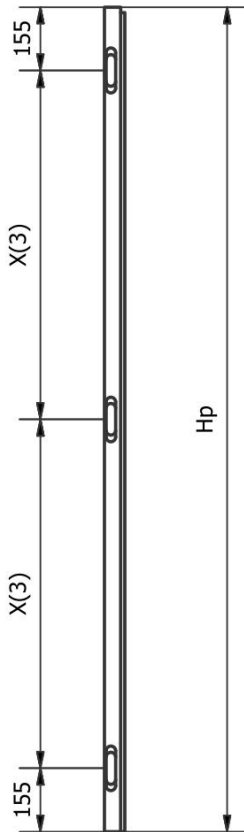

Xinnix® Hinges for door panels EU Right

X1 / X240 / X245 / X250 / X40 / X45

Hinge
 A24.0 (white) standard
 A24.1 (F1) on request
 A24.2 (black) on request
 X4030.G (grey) on request
 X4030.W (white) on request
 X4030.B (black) on request

3 Hinges

$$X(3) = (Hp - 310)/2$$

4 Hinges

$$X(4) = (Hp - 310)/2$$

5 Hinges

$$X(5) = (Hp - 310)/3$$

6 Hinges

$$X(6) = (Hp - 310)/4$$